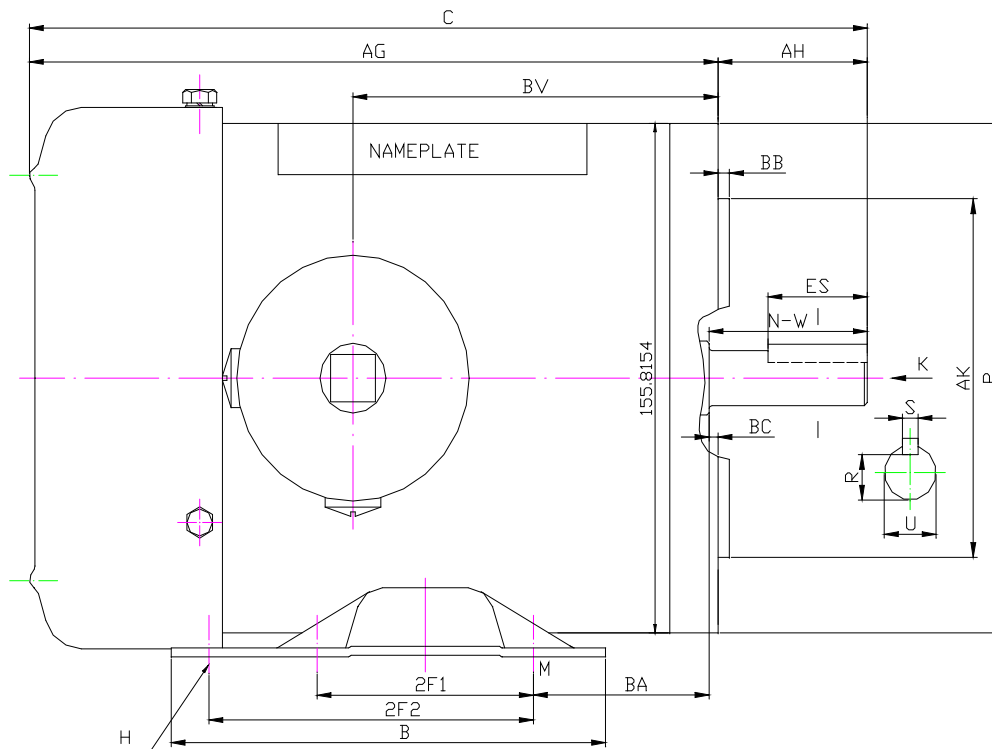

Orientation

										HP	RPM	Frame	WGT lb	MQSP / MPSP-154
A	B	C	D	G	H	E	2E	2F1	2F2	1.5	1800	56HC	39,0	Stainless Steel 304, IP66
6.50"	6.50"	12.57"	3.50"	0.118"	1.22 * 0.34"	2.44"	4.88"	3.00"	5.00"					
P	AK	AJ	AH	AG	BA	BB	BC	BF						
6.50"	4.50"	5.875"	2.06"	10.51"	2.75"	0.16"	-0.19"	4 * 3/8-16"						
U	R	S	ES	NW	AA	AB	BD	BV	DE Brg	ODE Brg				
0.625"	0.517"	0.188"	1.41"	1.88"	1/2" NPT	5.55"	3.45"	5.75"	6205	6205	Revised: Oct. 2018			