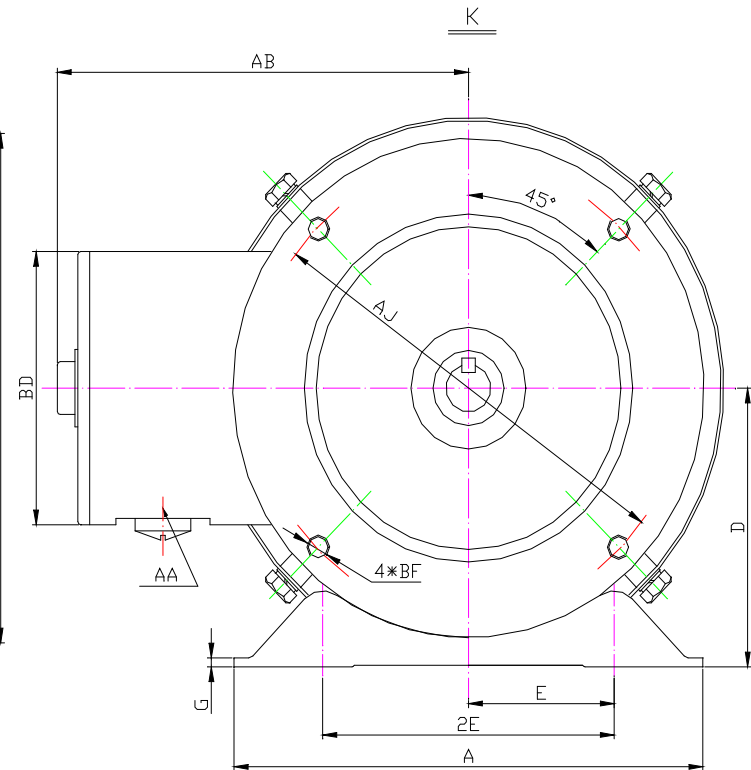

Orientation

										HP	RPM	Frame	WGT lb	MQSP / MPSP-154
A	B	C	D	G	H	E	2E	2F1	2F2	1.5	1800	56HC	39,0	Stainless Steel 304, IP66
6.50"	6.50"	12.57"	3.50"	0.118"	1.22 * 0.34"	2.44"	4.88"	3.00"	5.00"					
P	AK	AJ	AH	AG	BA	BB	BC	BF						
6.50"	4.50"	5.875"	2.06"	10.51"	2.75"	0.16"	-0.19"	4 * 3/8-16"						
U	R	S	ES	NW	AA	AB	BD	BV	DE Brg	ODE Brg				
0.625"	0.517"	0.188"	1.41"	1.88"	1/2" NPT	5.55"	3.45"	5.75"	6205	6205	Revised: Oct. 2018			